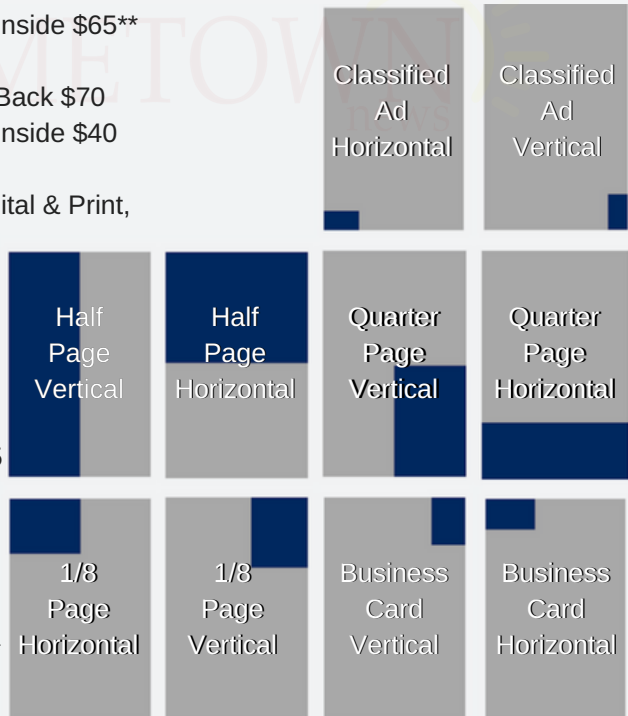

1/4 Page Digital & Print, Back \$85**
 1/4 Page Digital & Print, Inside \$65**

1/8 Page Digital & Print, Back \$70
 1/8 Page Digital & Print, Inside \$40

Classified Display Ad Digital & Print,
 Inside + Website \$15

Business Card Size
 Digital & Print,
 Front/Back \$40
 Business Card Size
 Digital & Print, Inside \$25

** Any Noble County Chamber
 Member Or Non-Profit Gets 20% Off

Full-Color, 11x17 Publications,
 2000 Business & Residential Print
 Deliveries Monthly, 2 Digital
 Publications Monthly, 15,000+
 Digital Readership

Rates: 2018

Display Ad Rates:
DIGITAL PUBLICATION ONLY
1 Issue

Full Page, Digital, Back \$175**
Full Page, Digital, Inside \$115**

Half Page Digital, Back \$90**
Half Page Digital, Inside \$60**

1/4 Page Digital, Back \$65**
1/4 Page Digital, Inside \$45**

1/8 Page Digital, Back \$40
1/8 Page Digital, Inside \$20

Classified Display Ad Digital, Inside + Website \$15

Business Card Size Digital, Front/Back \$30
Business Card Size Digital, Inside \$15

Full-Color, 11x17 Publications,
2000 Business & Residential Print
Deliveries Monthly, 2 Digital
Publications Monthly, 15,000+
Digital Readership